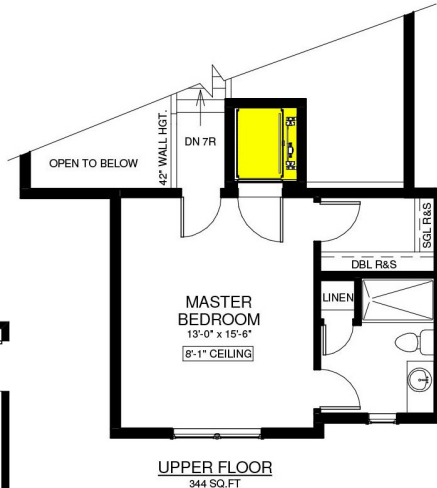

House size	1410 sq. ft.	Style	Modified Bi-level
Bedrooms	4	Bathrooms	3
Exterior color	Charcoal Grey	Garage	2
Elevator equipped home			

An elevator could be incorporated into other North Ridge floor plans