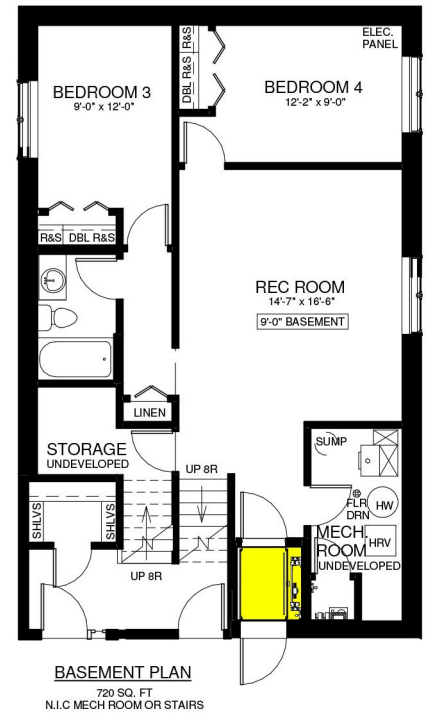

House size	1410 sq. ft.	Style	Modified Bi-level
Bedrooms	4	Bathrooms	3
Exterior color	Charcoal Grey	Garage	2
Elevator equipped home			

An elevator could be incorporated into other North Ridge floor plans